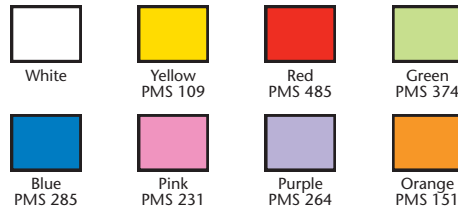

MECHANICAL REQUIREMENTS

- Image area: 2.875" x 2.875"
- Bleeds available: 3.125" x 3.125"
- Minimum type size: 4 pt., 5 pt. reversed
 Process color: 8 pt., 10 pt. bold on spot color
 Script font: 7 pt., 10 pt. reversed
- Minimum line width: .007" Reversed .014"

FINAL SIZE

3'x3" (allow 1/16" for copy, front only)

PAPER COLOR: PMS Yellow 109 or White, No Charge

All other background colors count as one color.

TAB-ON™ BACKGROUND COLORS

PRINT ORDER QUANTITIES

- Must buy complete paper distribution of each newspaper, min. 25,000.
 *If paper distribution is less than 25,000, may buy multiple weeks.